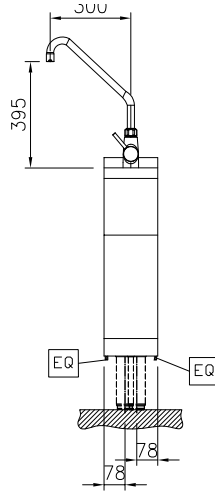

Front

Side

CWI1 = Cold Water inlet 1 (cleaning)
HWI = Hot water inlet

Top

Water:

Inlet water line size:

588387 (MAEAGBB300) 3/4"

Incoming Cold/hot Water line
size:

3/4"

Key Information:

External dimensions, Width: 200 mm

External dimensions, Depth: 800 mm

External dimensions, Height: 700 mm

Net weight: 23 kg