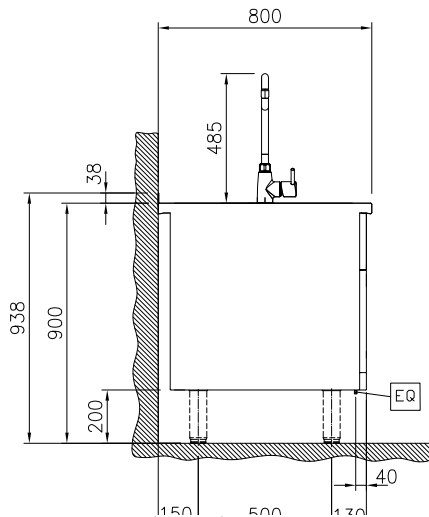

Side

CWI1 = Cold Water inlet 1 (cleaning)
HWI = Hot water inlet

Top