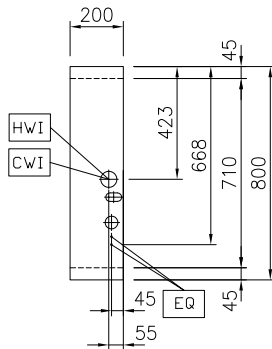

### Short Form Specification

**Item No.** \_\_\_\_\_

Water mixing tap with lever for hot and cold water. Unit constructed according to DIN 18860\_2 with 20 mm drop nose top and 70 mm recessed plinth. Internal frame for heavy duty sturdiness in stainless steel. 2 mm top in 1.4301 (AISI 304). Flat surface construction, easily cleanable. THERMODUL connection system enables seamless worktop when units are connected and avoids soil penetrating. IPX5 water resistant certification. Configuration: Freestanding, one-side operated with backsplash.

**APPROVAL:** \_\_\_\_\_

Front

Side

CWI1 = Cold Water inlet 1 (cleaning)  
 HWI = Hot water inlet

Top

### Water:

Inlet water line size:

588387 (MAEAGBB300) 3/4"

Incoming Cold/hot Water line  
 size:

3/4"

### Key Information:

External dimensions, Width: 200 mm

External dimensions, Depth: 800 mm

External dimensions, Height: 700 mm

Net weight: 23 kg